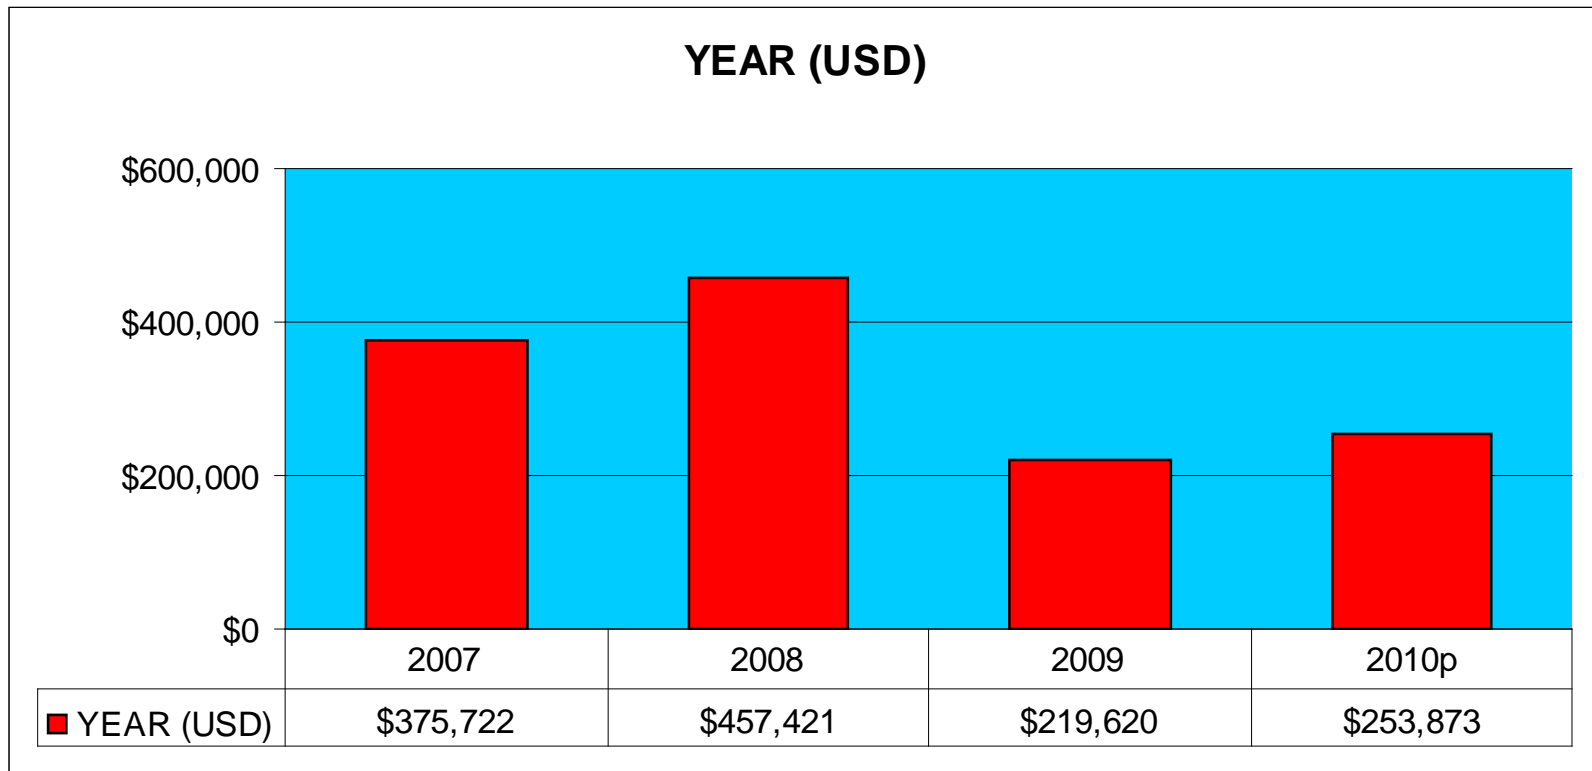

INCOME PER YEAR (X 1000 USD)